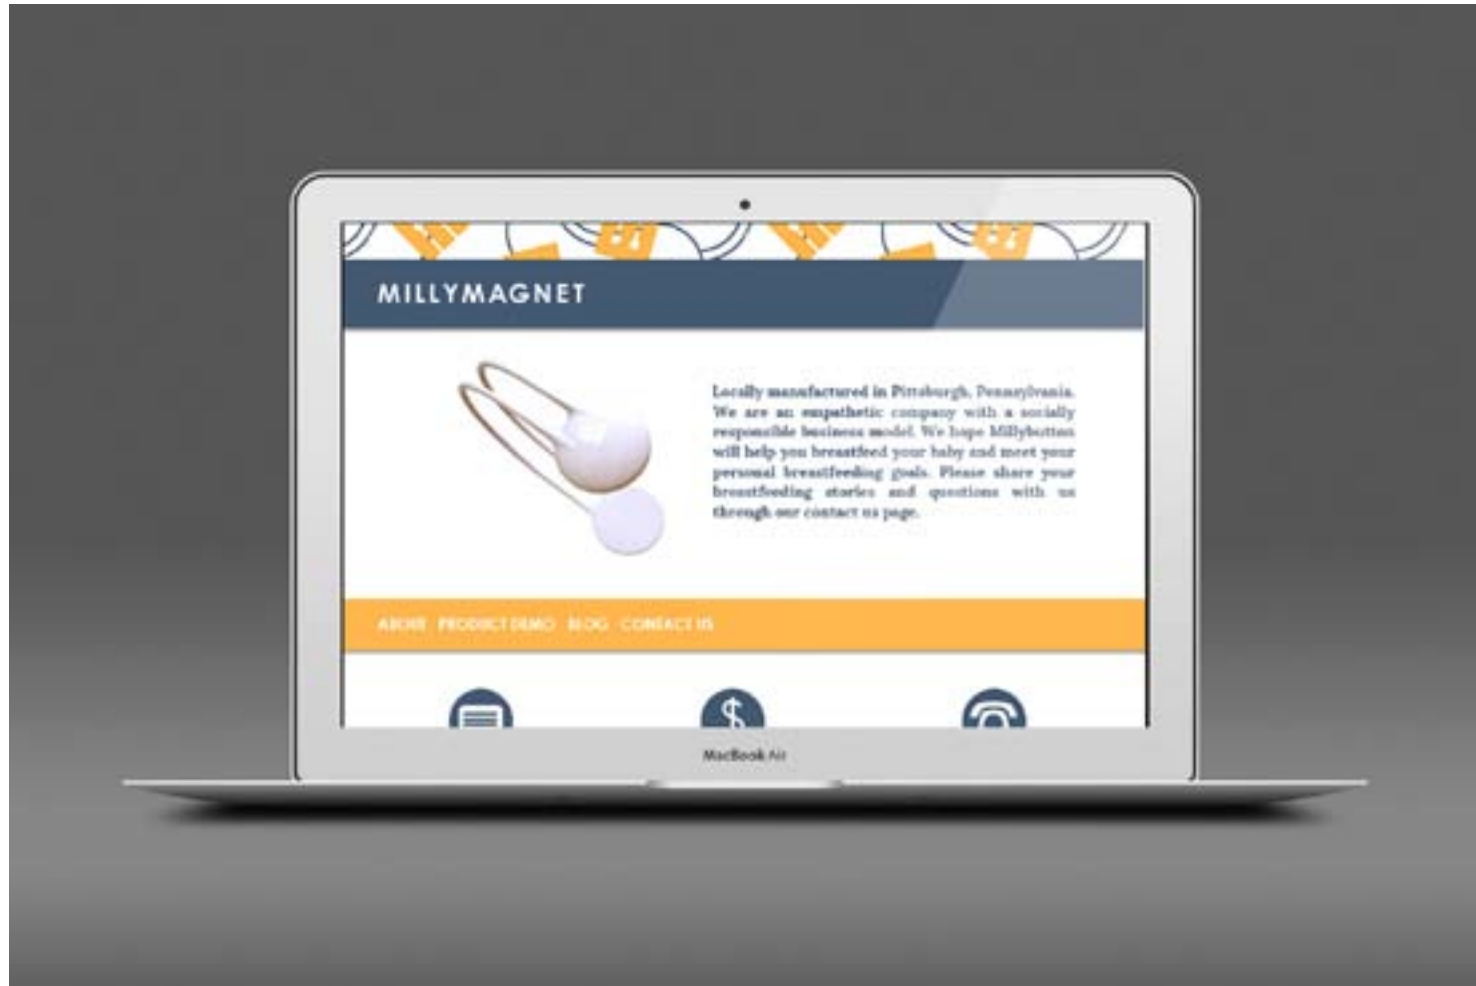

MILLYMAGNET

The *Lift* on Your Wrist!

CONTAINS RARE EARTH MAGNETS
NOT RECOMMENDED FOR THOSE WHO USE PACEMAKERS

The MillyMagnet is the perfect blend of function and style. The MillyMagnet has your back giving you lift right on your wrist!